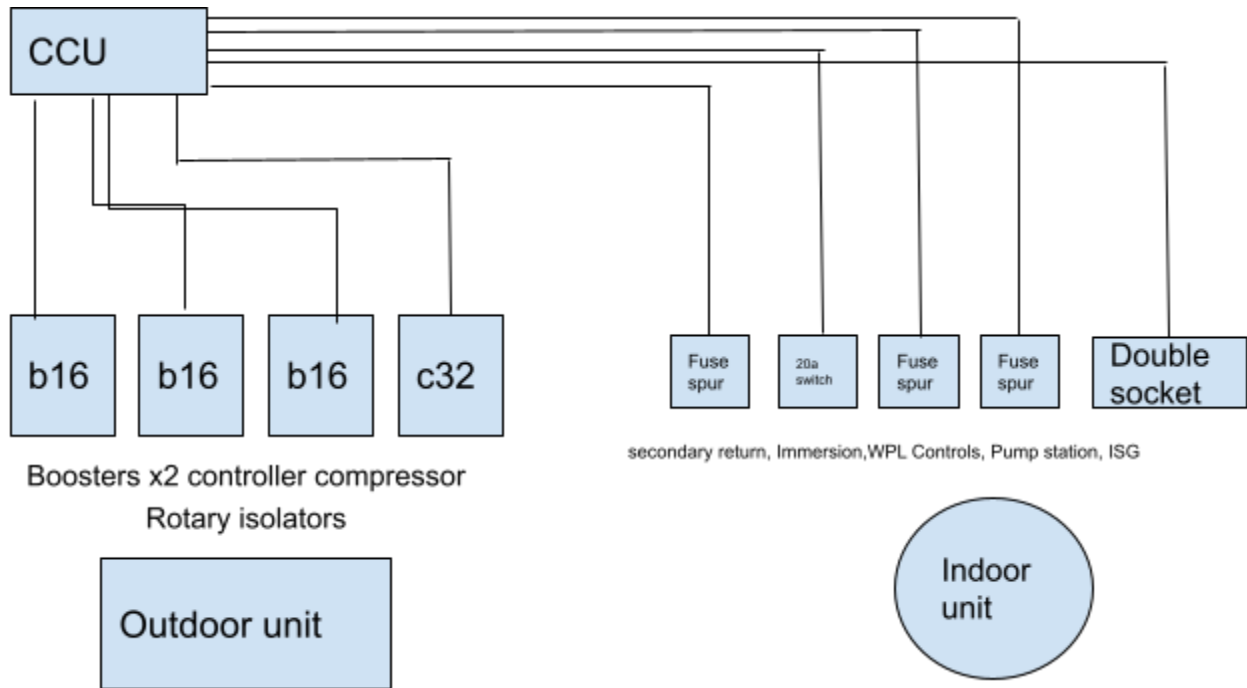

Stiebel Eltron WPL25
Stiebel Eltron WPLA07
Stiebel Eltron WPLA05

- Cat 5 outdoor to indoor communications cable between outdoor unit to the control box (wpm controller)
- Weather sensor North facing wall from outside to wpm controller
- This is not including wiring for space heating may to check further requirements for the system
- Cat5 from router to iSG router