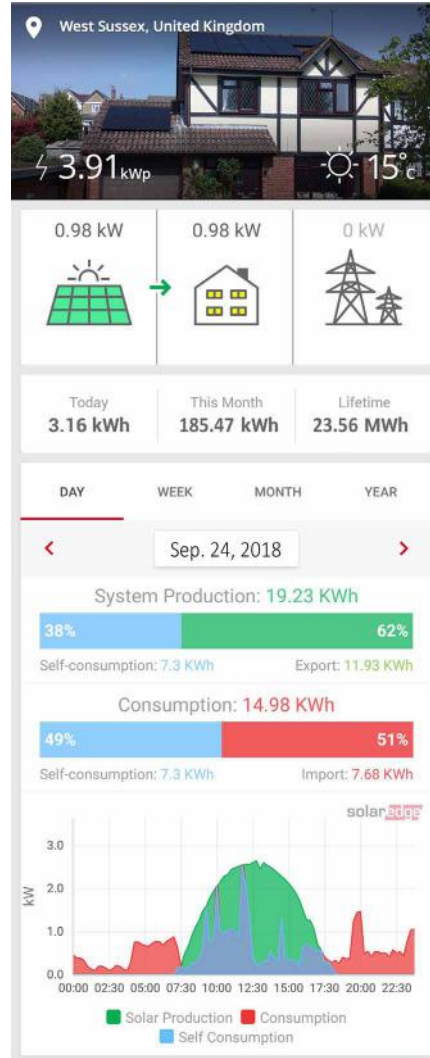

Monitor Your Home Consumption with a SolarEdge Energy Meter

Bring your energy use into focus. Lower your electricity bills simply by understanding how much you are using and when.

The SolarEdge energy meter provides full insight into the electricity produced by your solar system and the consumption of your household 24 hours a day, displayed in the SolarEdge monitoring mobile app in an easy to understand format.

Get real-time insight into your home energy production and usage

Once the SolarEdge energy meter is installed, use the monitoring platform to view your home energy production and consumption levels.

SolarEdge system without an energy meter installed

SolarEdge system with an energy meter installed

Monitoring graph legend

- **Solar production:** Production from the solar system
- **Self-consumption:** Self-consumed energy from solar
- **Consumption:** Energy imported from the grid